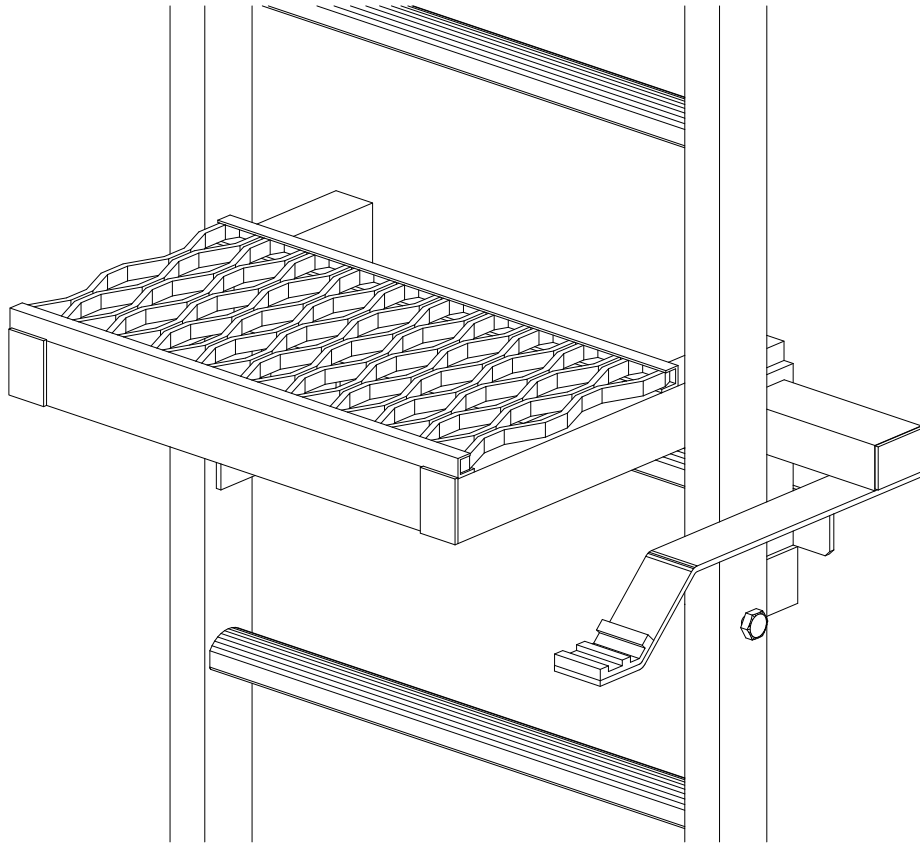

**COMPONENTS**

- 1 - LD410/LD411 - Ladder Body 1200/2400mm
- 2 - LD428 - Fold Down Midway Rest Platform
- 3 - 1063 - M10 x 60mm Bolt SS 304
- 4 - - Instructions

**LD428 Fold Down Midway Rest Platform**

**LD428 Fold Down Midway Rest Platform**