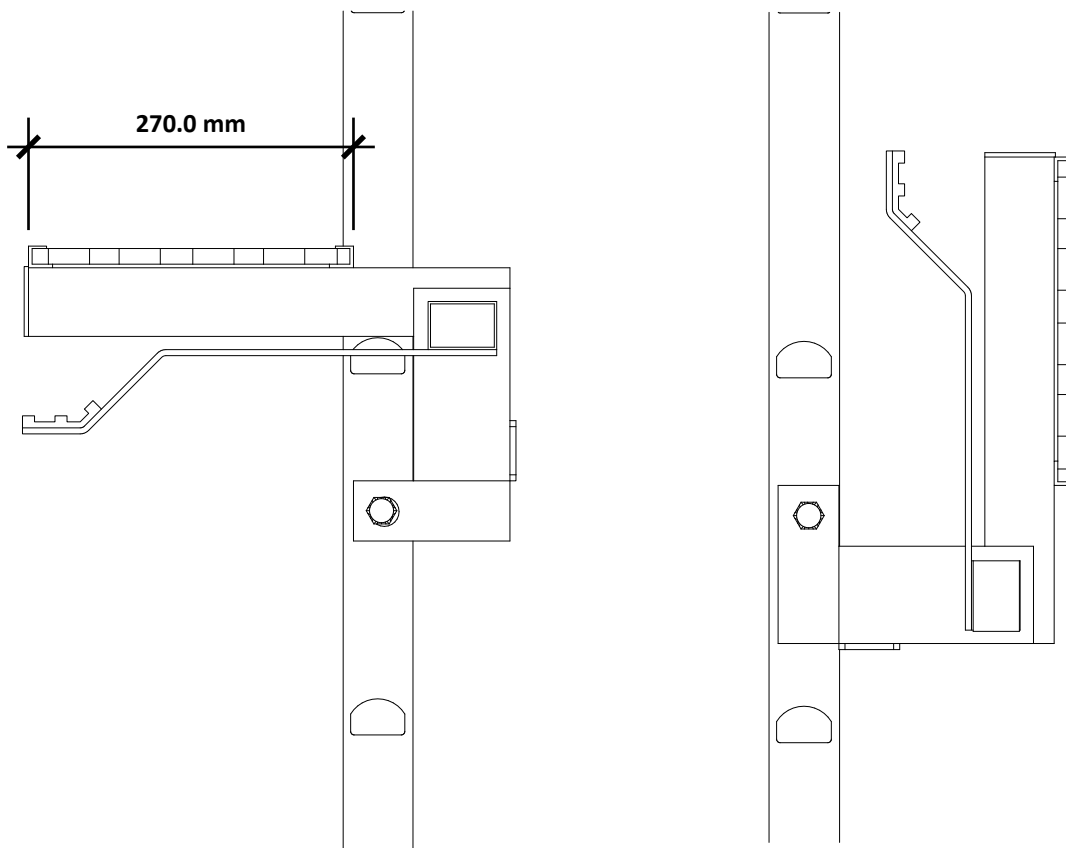

**COMPONENTS**

- 1 - LD410/LD411 - Ladder Body 1200/2400mm
- 2 - LD428 - Fold Down Midway Rest Platform
- 3 - 1063 - M10 x 60mm Bolt SS 304
- 4 - - Instructions

**LD428 Fold Down Midway Rest Platform**

**LD428 Fold Down Midway Rest Platform**