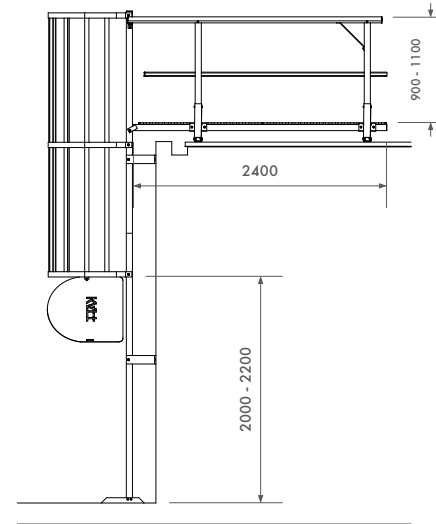

- Notes:
- Vertical -90 Deg
 - Max height - 6000mm
 - Shown with 2.4m adjustable landing/walkway kit

KATT®

TECHNICAL DRAWING

SAYFA
GROUP

1029 MOUNTAIN HWY BORONIA VIC 3155
T +61 1300 301 755 **F** +61 1300 881 092
E sales@sayfa.com.au **E** sayfa.com.au

THIS PROPERTY REMAINS THE PROPERTY OF SAYFA GROUP AND MAY NOT BE CHANGED WITHOUT WRITTEN PERMISSION FOR FURTHER INFORMATION REFER TO OUR WEBSITE AT sayfa.com.au

DESCRIPTION
KATT - Vertical Cage Ladder with 2.4M Adjustable Walkway - Guardrail Kit