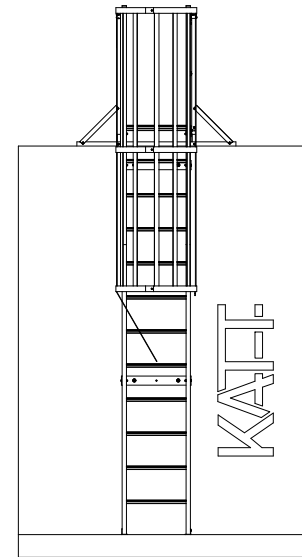

- Notes:
- Vertical -90 Deg
 - Max height - 6000mm
 - Shown with 2.4m adjustable landing/walkway kit

KATT®

TECHNICAL DRAWING

SAYFA
GROUP

1029 MOUNTAIN HWY BORONIA VIC 3155
T +61 1300 301 755 **F** +61 1300 881 092
E sales@sayfa.com.au **E** sayfa.com.au

THIS PROPERTY REMAINS THE PROPERTY OF SAYFA GROUP AND MAY NOT BE CHANGED WITHOUT WRITTEN PERMISSION FOR FURTHER INFORMATION REFER TO OUR WEBSITE AT sayfa.com.au

DESCRIPTION
KATT - Vertical Cage Ladder with 2.4M Adjustable Walkway - Guardrail Kit